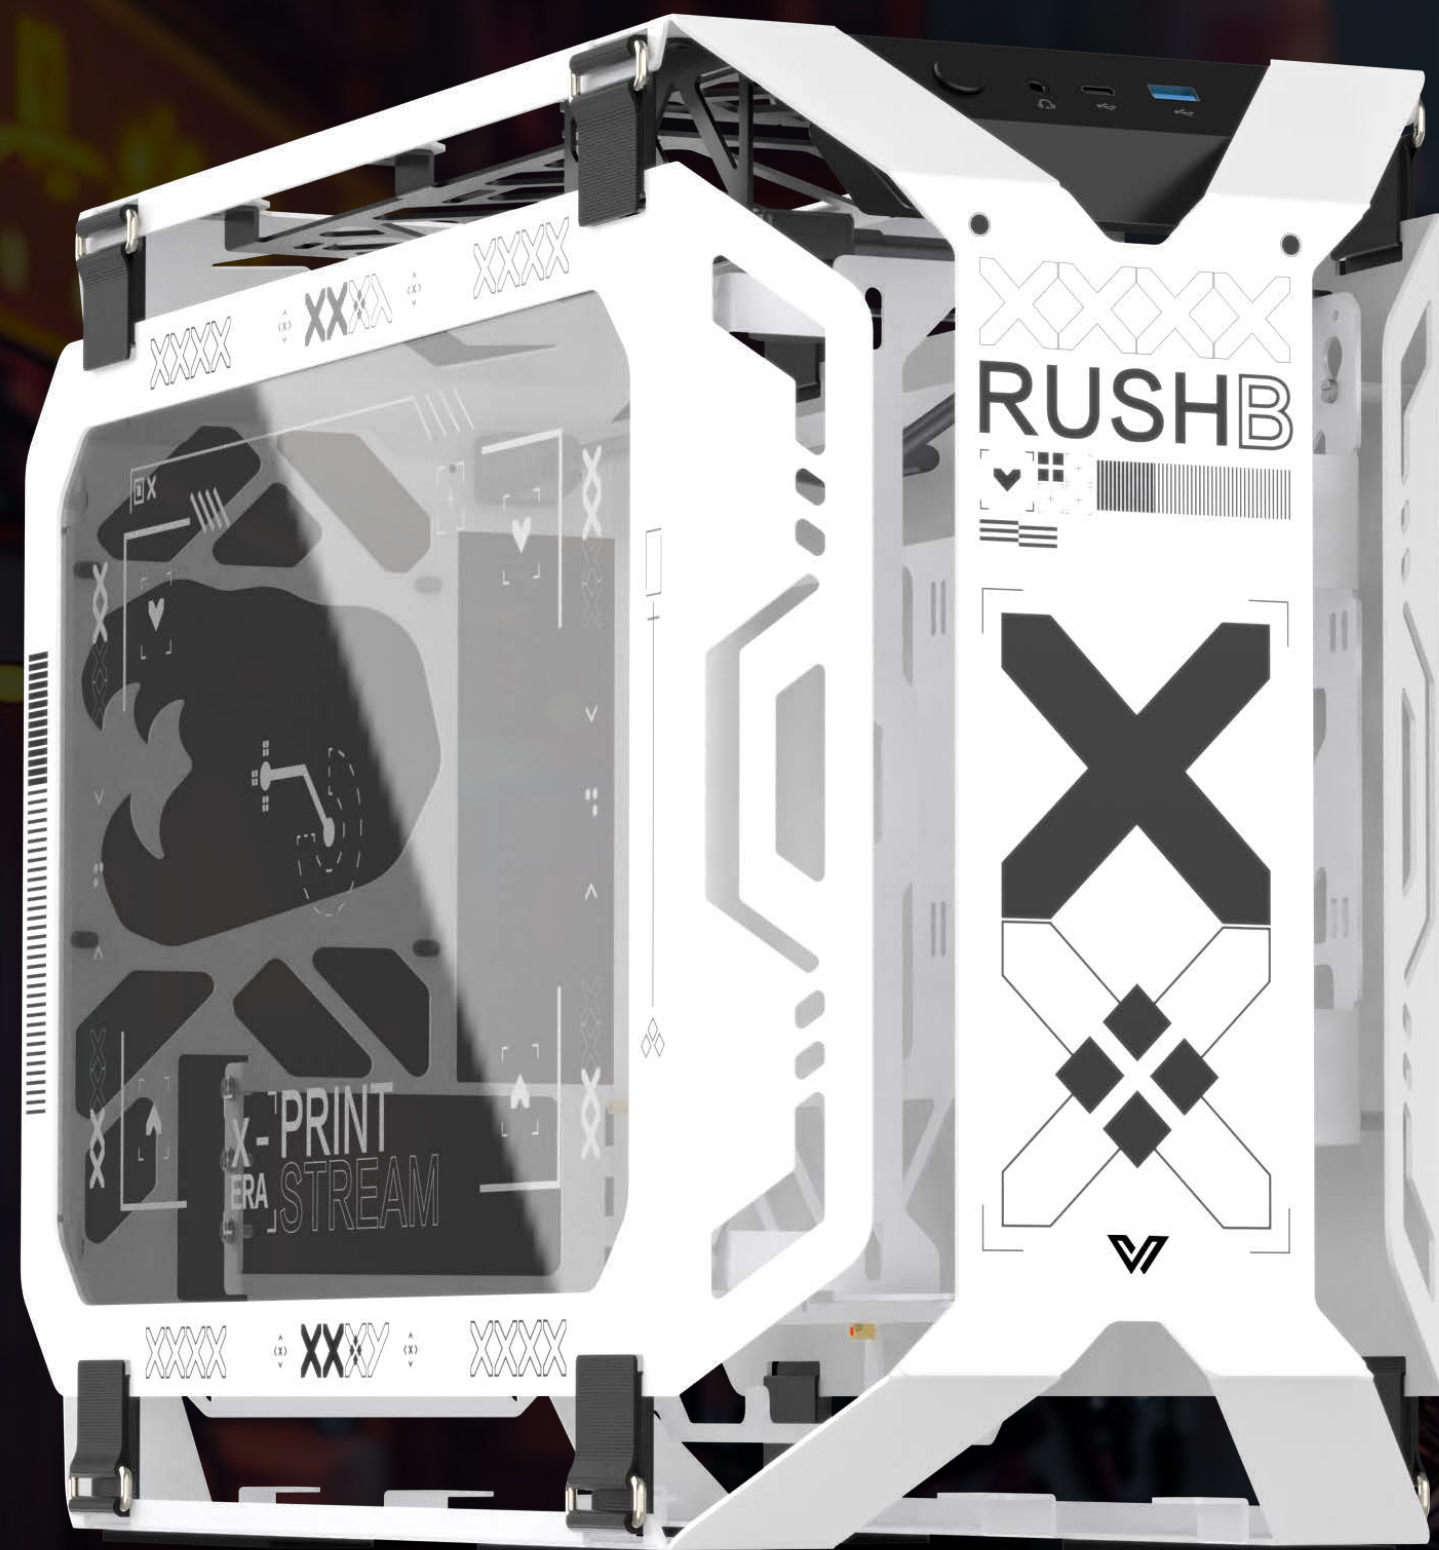

Value-Top mloong Series

Model:

X-ERA Print Stream

Weight	9.35KGs
Compatible with the Motherboard	Micro ATX and Mini ITX
Material and thickness outer	SPCC 2.0mm
Material and thickness inner	SPCC 2.0mm
Side Panel Material	Left Panel: Tempered Glass 4.0mm. Right Panel: SPCC 2.0mm
No of USB 2.0	None
No of Type C	1
No of USB 3.0	1
HD Audio	1
Hard Disk (drive bays)	2.5 SSD X1
Power Supply Place	Top-Front
No of Installable Power Supply	1
Air Cooling height (CPU clearance)	151mm (MAX)
Length of Graphics Card	420 mm
Cable Management	Back cable management
Power Supply Form Factor	ATX 158mm(MAX)
Structure of internal space	Half Open-frame
Support Liquid cooling pipes output	N/A
Number of Fan's Places	TOP 2(240mm Radiator)+Bottom 3+Front 2+ Rear 1
Number and size of Fan	2*(240mm Radiator)+6*120mm fan
Number of installed fan	None
Support of Air Filter	N/A
Place of Power Button	TOP
Number of Expansion Slots	3
Dimension	415mm(L) x 227mm(W) x 409mm(H)

OPEN FRAME COMPUTER CASE